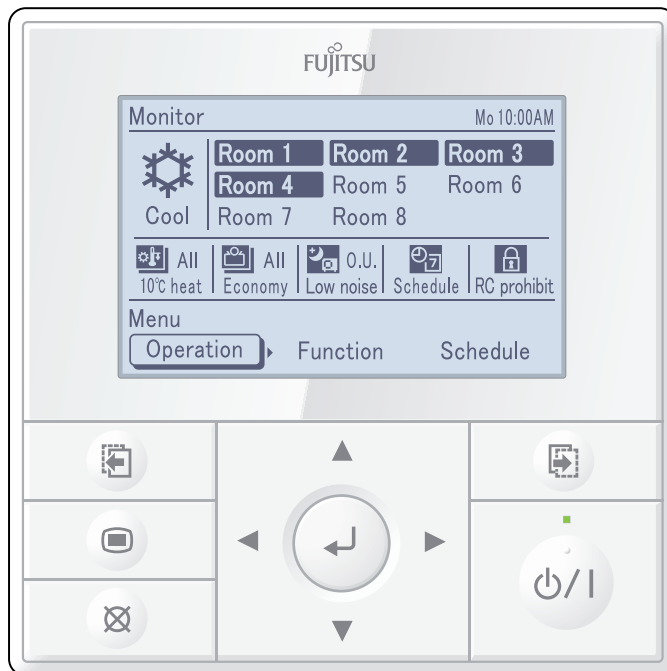

UYT - DMMYM

Accessories Multi G - Home Controller type UTY-DMMYM

Accessory Multi G

Brand

- Fujitsu

Product

- Central controller

Application

- Controlling of max.8 indoor units of Multi G

Function

- Large and full-dot liquid crystal screen
- Screen with backlight
- Wide and large keys easy to press
- Outdoor unit low noise operation
- 10°C heat (ALL) operation
- Weekly timer
- Prohibited settings