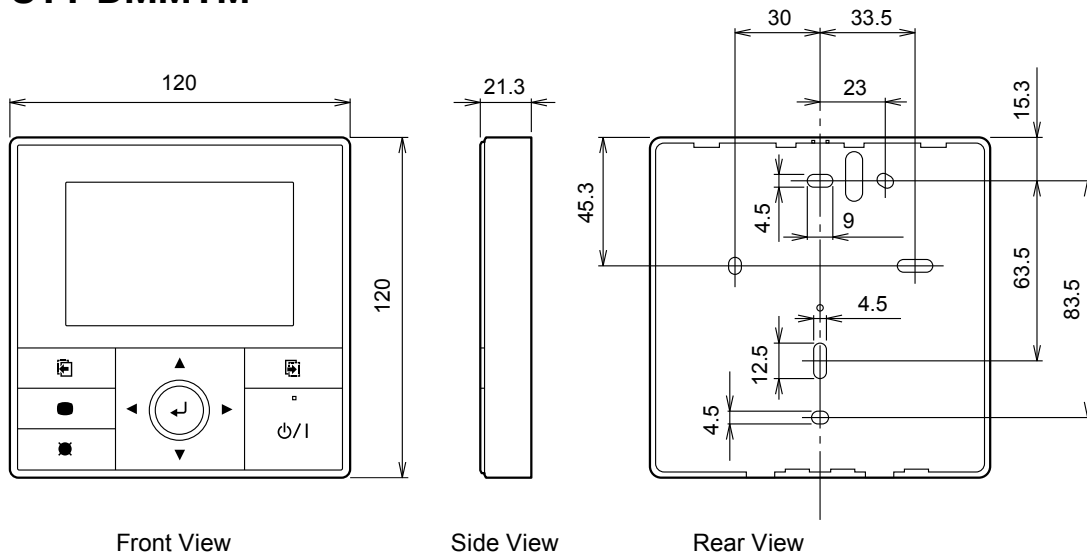

Dimensions
UTY-DMMYM

Features

- Central control can only be connected to Master branch box.
Master branch box = branch box communicating with outdoor unit AOYG

Dimensions

- 120 x 120 x 21,3 (H x W x D) [mm]